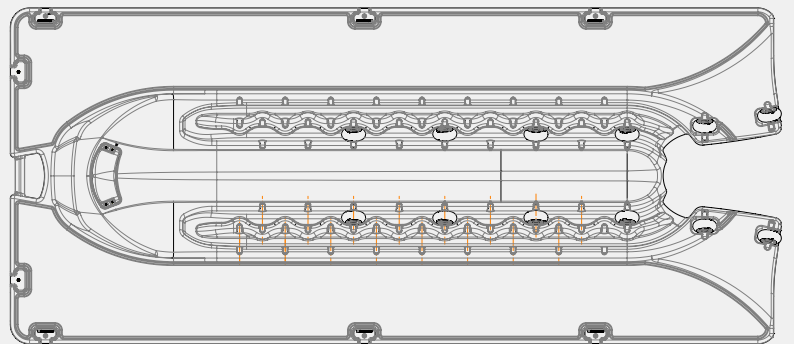

The **HP EPIC**[™] has the widest anti-skid walkways in our HydroPort Series fleet of ports. The latest entry design has the easiest load and launch of any PWC docking platform on the market. Our anti-slip walking surface provides the safest access around your craft. The HydroPort EPIC accommodates the increase in size and capacity of today's PWCs. The EPIC provides for stable access, easy cleaning, fast covering, and deters intake fouling associated with marine growth — and protects your personal watercraft against rough waters.

STANDARD FEATURES

- Widest anti-skid walkway of any HP[®] Series model allowing for access around the craft
- Upgraded entry for smoothest load/launch
- PWC is fully roller supported
- Ultra-tough polyethylene construction
- CNC molds for exact form, function, and fit
- Exclusive "Air-Pillow" bow stop
- Twelve high-performance 5"x2" rollers
- Stainless steel roller axles for increased strength and compatibility with fresh, brackish, and saltwater
- Roller width and placement is easily adjustable to accommodate different models of watercraft
- Connects seamlessly with the HP Extreme[™] allowing you to grow your HydroPort fleet
- Available in gray, tan, and blue

RECOMMENDED FOR

- One-, two- and three-seat PWCs
- Floating or fixed docks
- Front- or side-mount installations

HYDROPORT
EPIC

Universal mount for floating or fixed docks

Connects seamlessly with HP Extreme[™] model

boatlift.com

918.341.6811 | Fax: 918.341.1178

Email: sales@boatlift.com

915 West Blue Starr Drive ■ Claremore, OK 74017 USA

TECHNICAL SPECS

- Length: 13' 6" / 4.11 m
- Width: 5' 10" / 1.78 m
- Depth: 11" / 0.28 m
- Depth at Bow Stop: 17" / 0.43 m
- Weight: 430 lbs / 195 kg
- Max. Capacity: 2,000 lbs / 907.18 kg