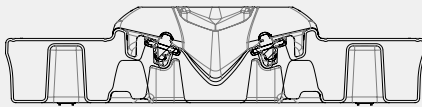

RECOMMENDED FOR

- One-, two- and three-seat PWCs
- Floating or fixed docks
- Front- or side-mount installations

HYDROPORT
EPIC

Universal mount for floating or fixed docks

Connects seamlessly with HP Extreme[™] model

boatlift.com

918.341.6811 | Fax: 918.341.1178

Email: sales@boatlift.com

915 West Blue Starr Drive ■ Claremore, OK 74017 USA

TECHNICAL SPECS

- Length: 13' 6" / 4.11 m
- Width: 5' 10" / 1.78 m
- Depth: 11" / 0.28 m
- Depth at Bow Stop: 17" / 0.43 m
- Weight: 430 lbs / 195 kg
- Max. Capacity: 2,000 lbs / 907.18 kg