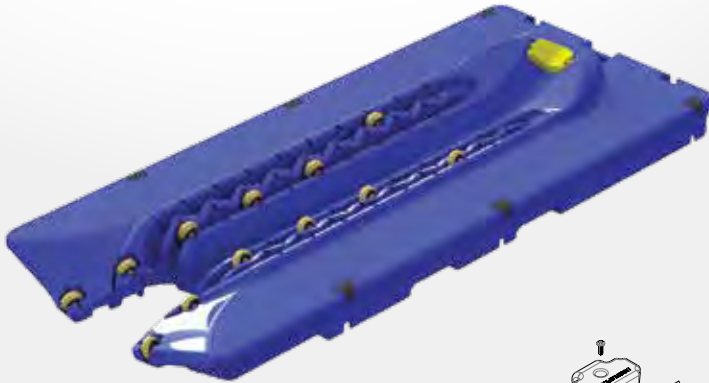

The **HP EPIC**[™] has the widest anti-skid walkways in our HydroPort Series fleet of ports. The latest entry design has the easiest load and launch of any PWC docking platform on the market. Our anti-slip walking surface provides the safest access around your craft. The HydroPort EPIC accommodates the increase in size and capacity of today's PWCs. The EPIC provides for stable access, easy cleaning, fast covering, and deters intake fouling associated with marine growth — and protects your personal watercraft against rough waters.

STANDARD FEATURES

- Widest anti-skid walkway of any HP[®] Series model allowing for access around the craft
- Upgraded entry for smoothest load/launch
- PWC is fully roller supported
- Ultra-tough polyethylene construction
- CNC molds for exact form, function, and fit
- Exclusive "Air-Pillow" bow stop
- Twelve high-performance 5"x2" rollers
- Stainless steel roller axles for increased strength and compatibility with fresh, brackish, and saltwater
- Roller width and placement is easily adjustable to accommodate different models of watercraft
- Connects seamlessly with the HP Extreme[™] allowing you to grow your HydroPort fleet
- Available in gray, tan, and blue

RECOMMENDED FOR

- One-, two- and three-seat PWCs
- Floating or fixed docks
- Front- or side-mount installations

HYDROPORT
EPIC

Universal mount for floating or fixed docks

Connects seamlessly with HP Extreme[™] model

boatlift.com

918.341.6811 | Fax: 918.341.1178

Email: sales@boatlift.com

915 West Blue Starr Drive ■ Claremore, OK 74017 USA

TECHNICAL SPECS

- Length: 13' 6" / 4.11 m
- Width: 5' 10" / 1.78 m
- Depth: 11" / 0.28 m
- Depth at Bow Stop: 17" / 0.43 m
- Weight: 430 lbs / 195 kg
- Max. Capacity: 2,000 lbs / 907.18 kg