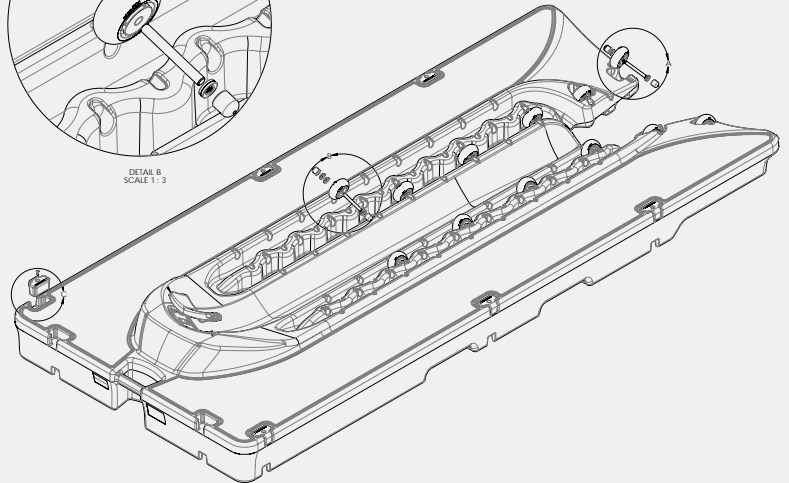

The **HP EPIC**[™] has the widest anti-skid walkways in our HydroPort Series fleet of ports. The latest entry design has the easiest load and launch of any PWC docking platform on the market. Our anti-slip walking surface provides the safest access around your craft. The HydroPort EPIC accommodates the increase in size and capacity of today's PWCs. The EPIC provides for stable access, easy cleaning, fast covering, and deters intake fouling associated with marine growth — and protects your personal watercraft against rough waters.

STANDARD FEATURES

- Widest anti-skid walkway of any HP[®] Series model allowing for access around the craft
- Upgraded entry for smoothest load/launch
- PWC is fully roller supported
- Ultra-tough polyethylene construction
- CNC molds for exact form, function, and fit
- Exclusive "Air-Pillow" bow stop
- Twelve high-performance 5"x2" rollers
- Stainless steel roller axles for increased strength and compatibility with fresh, brackish, and saltwater
- Roller width and placement is easily adjustable to accommodate different models of watercraft
- Connects seamlessly with the HP Extreme[™] allowing you to grow your HydroPort fleet
- Available in gray, tan, and blue

RECOMMENDED FOR

- One-, two- and three-seat PWCs
- Floating or fixed docks
- Front- or side-mount installations

HYDROPORT
EPIC

Universal mount for floating or fixed docks

Connects seamlessly with HP Extreme[™] model

boatlift.com

918.341.6811 | Fax: 918.341.1178

Email: sales@boatlift.com

915 West Blue Starr Drive ■ Claremore, OK 74017 USA

TECHNICAL SPECS

- Length: 13' 6" / 4.11 m
- Width: 5' 10" / 1.78 m
- Depth: 11" / 0.28 m
- Depth at Bow Stop: 17" / 0.43 m
- Weight: 430 lbs / 195 kg
- Max. Capacity: 2,000 lbs / 907.18 kg