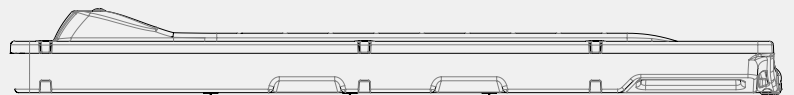

RECOMMENDED FOR

- One-, two- and three-seat PWCs
- Floating or fixed docks
- Front- or side-mount installations

HYDROPORT
EPIC

Universal mount for floating or fixed docks

Connects seamlessly with HP Extreme[™] model

boatlift.com

918.341.6811 | Fax: 918.341.1178

Email: sales@boatlift.com

915 West Blue Starr Drive ■ Claremore, OK 74017 USA

TECHNICAL SPECS

- Length: 13' 6" / 4.11 m
- Width: 5' 10" / 1.78 m
- Depth: 11" / 0.28 m
- Depth at Bow Stop: 17" / 0.43 m
- Weight: 430 lbs / 195 kg
- Max. Capacity: 2,000 lbs / 907.18 kg